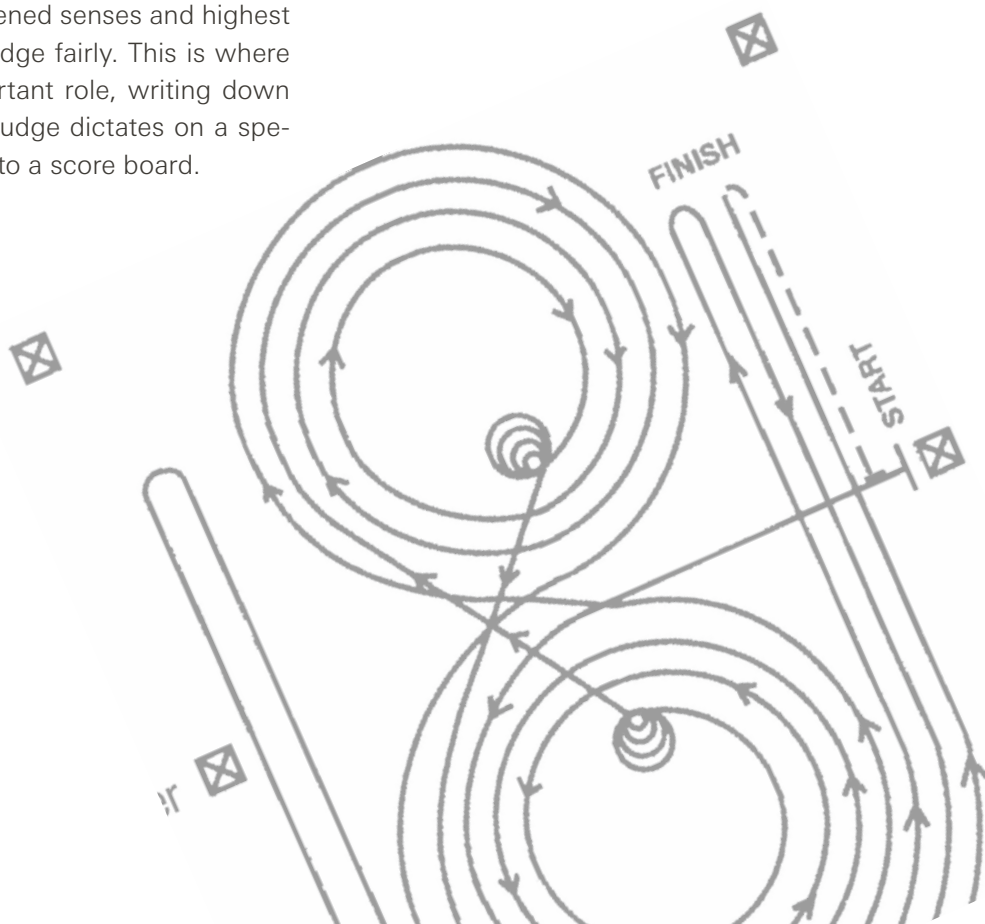

Illegal equipment, abuse of a course or misconduct of a rider will lead to a "No Score" which means disqualification.

Reining is a fast sport making scoring very demanding for the judges. It means following every rider, every maneuver with sharpened senses and highest concentration in order to judge fairly. This is where the "scribes" play an important role, writing down every maneuver score the judge dictates on a special score sheet or typing into a score board.

In case of doubt a score can be held back at the end of a run (Hold Score). As every run is recorded by an official camera team, the judges are allowed to review the run to complete or correct their decision and thereafter announce the final score.

ABOUT THE JUDGES

Reining competitions are solely scored by judges who are educated by the NRHA (National Reining Horse Association) or the FEI (Fédération Equestre Internationale). They run through an educational program with a final examination and certification, which has to be repeated and passed every two years to continue the status of a certified judge.

Depending on the event there are one to three, in high class events five judges scoring. With five scoring judges, the highest and the lowest score are scratched and the remaining three scores are added for the final score.